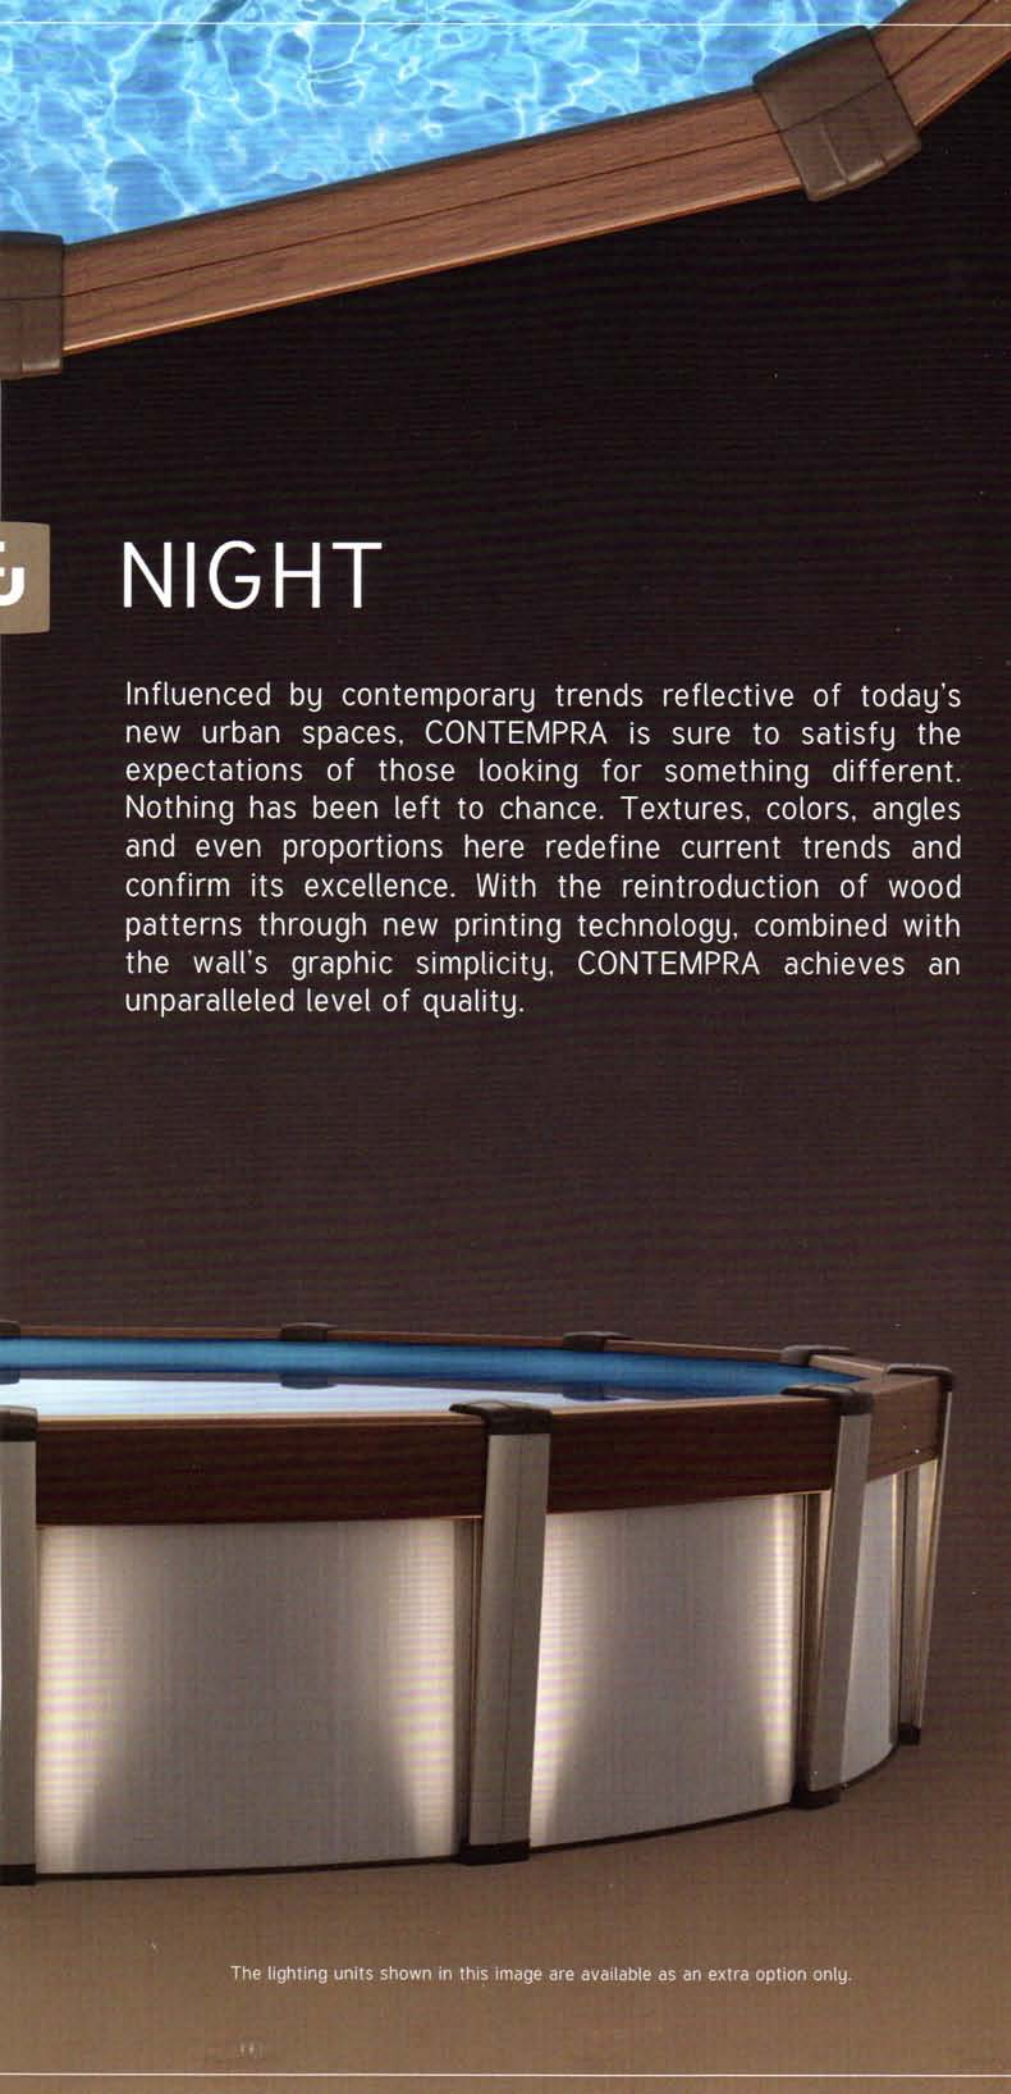

NIGHT

Influenced by contemporary trends reflective of today's new urban spaces, CONTEMPRA is sure to satisfy the expectations of those looking for something different. Nothing has been left to chance. Textures, colors, angles and even proportions here redefine current trends and confirm its excellence. With the reintroduction of wood patterns through new printing technology, combined with the wall's graphic simplicity, CONTEMPRA achieves an unparalleled level of quality.

The lighting units shown in this image are available as an extra option only.